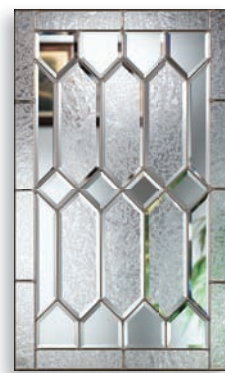

Blackstone™ Glass

Brushed Nickel

- ▲ FC108 (C, D)
- S6002 (C, D)
- ◆ 310 (C, D)
- TS310 (C, D)
- 2'8" x 6'8"
- 3'0" x 6'8"
- ▲ FC108SL (C, D)
- S6002SL (C, D)
- ◆ 310SL (C, D)
- TS310SL (C, D)
- 12" x 6'8"
- 14" x 6'8"
- ▲ FC109 (C, D)
- S6000 (C, D)
- ◆ 309HD (C, D)
- TS309 (C, D)
- 2'8" x 6'8"
- 3'0" x 6'8"
- ▲ FC109SL (C, D)
- S6000SL (C, D)
- ◆ 311SLHD (C, D)
- TS311SL (C, D)
- 12" x 6'8"
- 14" x 6'8"
- ▲ 81918 (C, D)
- S85892 (C, D)
- ◆ 816 (C, D)
- 816SL (C, D)
- 2'8" x 8'0"
- 3'0" x 8'0"
- ▲ 81918SL (C, D)
- S85892SL (C, D)
- ◆ 816SL (C, D)
- 816SL (C, D)
- 12" x 8'0"
- 14" x 8'0"

Crystalline™ Glass

Brushed Nickel

- ▲ FC16 (A, C, D)
- S916 (A, C, D)
- ◆ 916 (A, C, D)
- TS916 (A, C, D)
- 2'8" x 6'8"
- 3'0" x 6'8"
- ▲ FC46SL (A, C, D)
- S916SL (A, C, D)
- ◆ 916SL (A, C, D)
- TS916SL (A, C, D)
- 12" x 6'8"
- 14" x 6'8"
- ▲ 81800 (A, C, D)
- S814 (A, C, D)
- ◆ 814 (A, C, D)
- 814SL (A, C, D)
- 2'8" x 8'0"
- 3'0" x 8'0"
- ▲ 81800SL (A, C, D)
- S84586 (A, C, D)
- ◆ 814SL (A, C, D)
- 814SL (A, C, D)
- 12" x 8'0"
- 14" x 8'0"